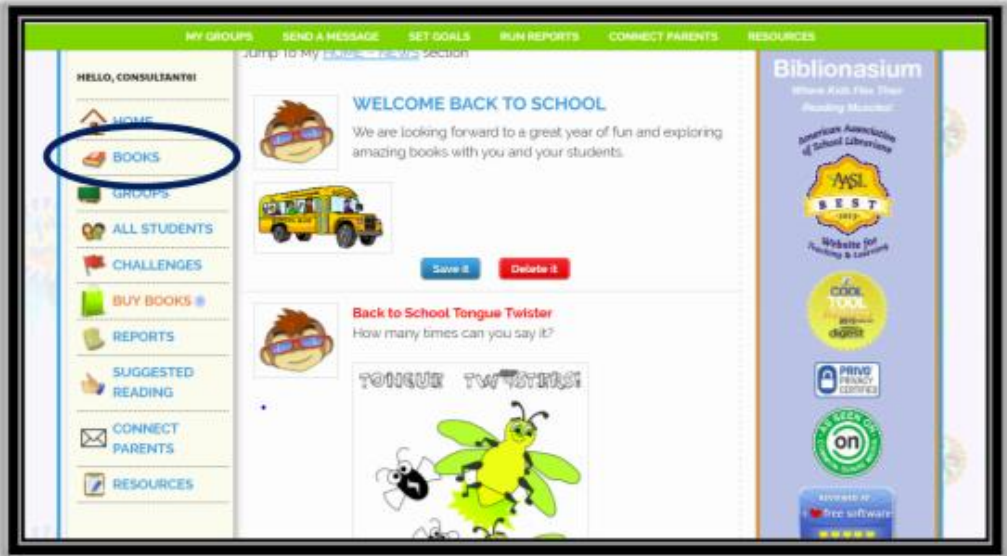

Logging into Biblionasium: Students

Click on School Website:

Click on Resource Center
Click on Library Catalogue

Click on your **SCHOOL**

Click on **RCSD#1 - SSO**

Sign-in with your **RCSD** username and password

Click on Biblionasium from the drop-down menu

Click on Books to access your bookshelf

Your bookshelf