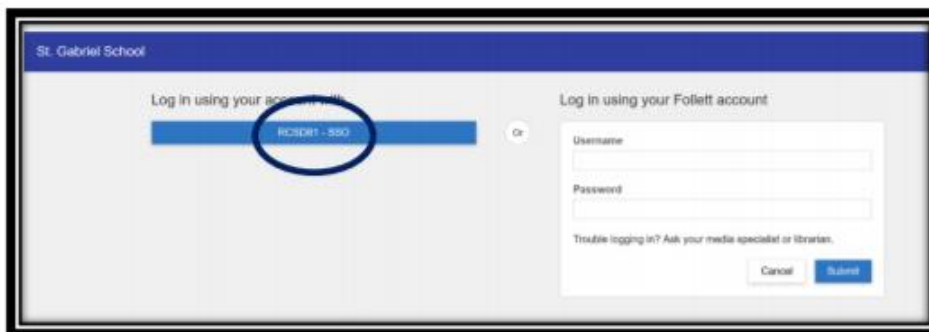

Logging into Biblionasium: Students

Click on School Website:

Click on Resource Center
Click on Library Catalogue

Click on your **SCHOOL**

Click on **RCSD#1 - SSO**

Sign-in with your **RCSD** username and password

Click on Biblionasium from the drop-down menu

Click on Books to access your bookshelf

Your bookshelf