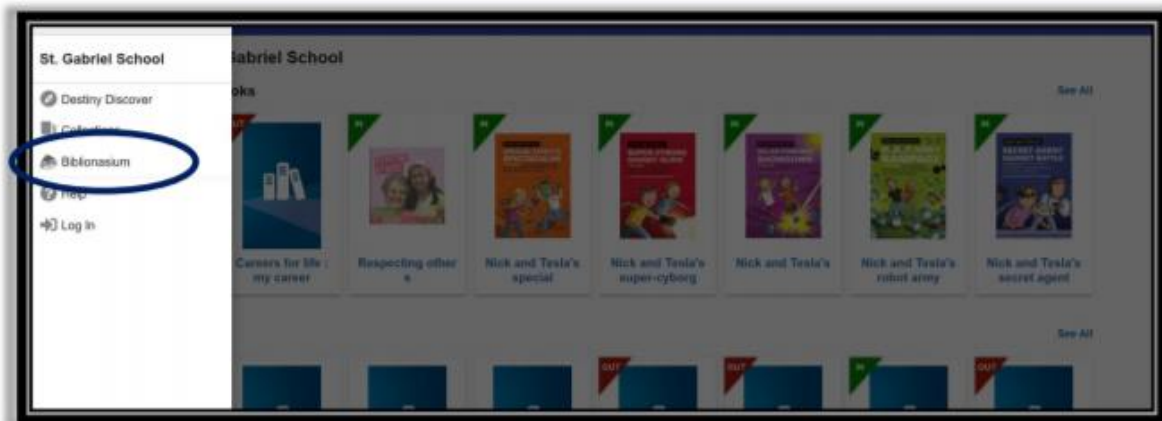

Logging into Biblionasium: Students

Click on School Website:

Click on Resource Center
Click on Library Catalogue

Click on your **SCHOOL**

Click on **RCSD#1 - SSO**

Sign-in with your **RCSD** username and password

Click on Biblionasium from the drop-down menu

Click on Books to access your bookshelf

Your bookshelf