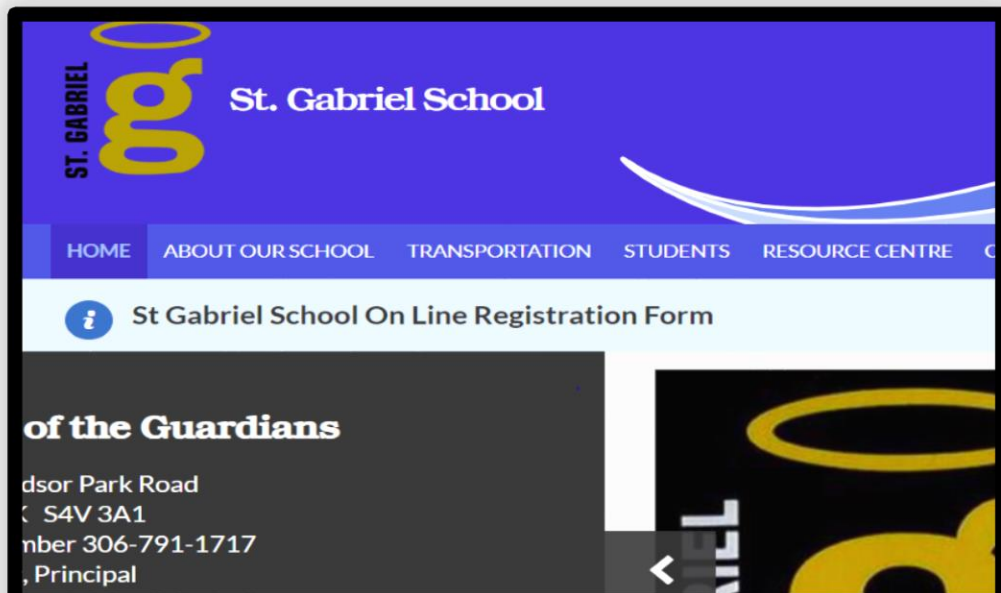

Logging into Biblionasium: Students

Click on School Website:

Click on Resource Center
Click on Library Catalogue

Click on your **SCHOOL**

Click on **RCSD#1 - SSO**

Sign-in with your **RCSD** username and password