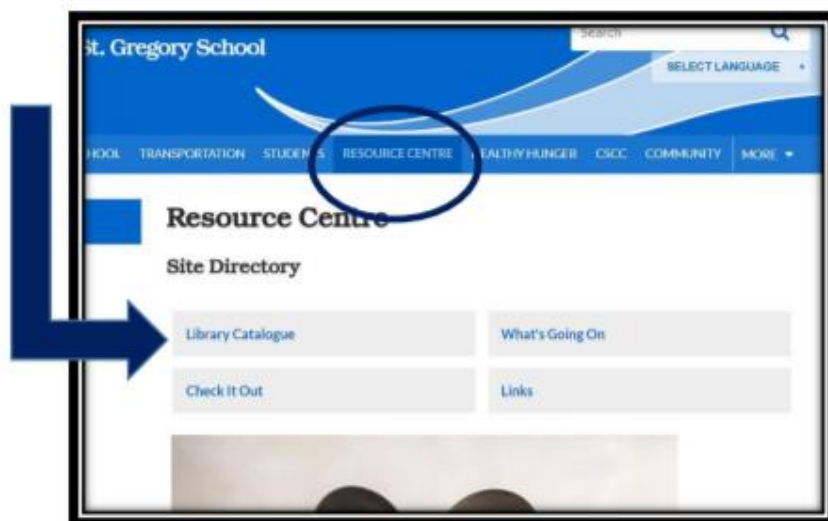

Logging into Biblionasium: Students

Click on School Website:

Click on Resource Center
Click on Library Catalogue

Click on your **SCHOOL**

Click on **RCSD#1 - SSO**

Sign-in with your **RCSD** username and password

Click on Biblionasium from the drop-down menu

Click on Books to access your bookshelf

Your bookshelf